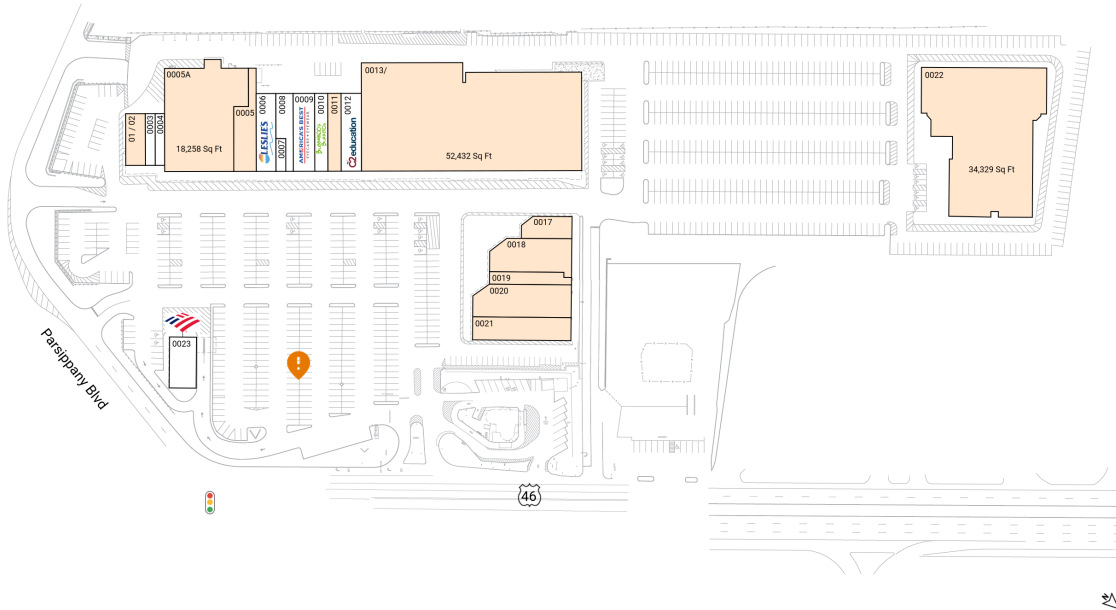

# Morris Hills Shopping Center

3035-3189 Route 46 | Parsippany, NJ 07054

Morris County New York-Newark-Jersey City, NY-NJ 159,561 Sq Ft

40.8701, -74.4226

## Available Spaces

01 / 02	2,440 Sq Ft	0018	6,195 Sq Ft
0005	4,316 Sq Ft	0019	2,375 Sq Ft
0005A	18,258 Sq Ft	0020	7,200 Sq Ft
0011	2,400 Sq Ft <b>360°</b>	0021	5,100 Sq Ft
0013/	52,432 Sq Ft	0022	34,329 Sq Ft
0017	2,200 Sq Ft	OPO 1	0 Sq Ft

## Current Tenants Space size listed in square feet

0003	Palermo's Pizza	1,502
0004	Desi Cravings	1,500
0006	Leslie's Pool Supplies	3,600
0007	Sajna Beauty Salon	750
0008	The Great Wazu	2,370
0009	America's Best Contacts & Eyeglasses	3,894
0010	Bubbakoo's Burritos	2,360
0012	C2 Education	3,540
0023	Bank of America	2,800

This site plan is for illustrative and information purposes only, showing the general layout of the shopping center; and is not a legal survey. Brixmor makes no representation or warranty that the shopping center is exactly as depicted as site conditions and tenant mix are subject to change over time.  
4122